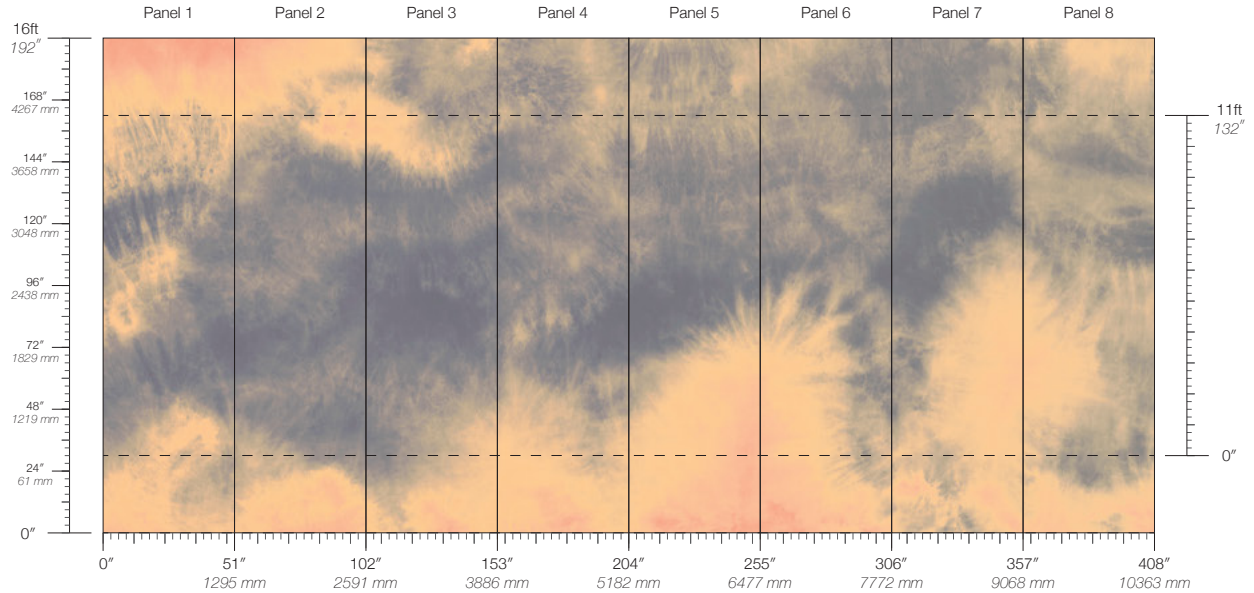

# Alchemy Acacia

Suitable for residential and commercial projects

**COLOR**  
Acacia

**ITEM**  
6841

**CONTENT**  
Type II PVC-Free

**PANEL WIDTH**  
51" / 1295 mm trimmed

**PANEL HEIGHT**  
132" / 3353 mm standard  
192" / 4877 mm extended